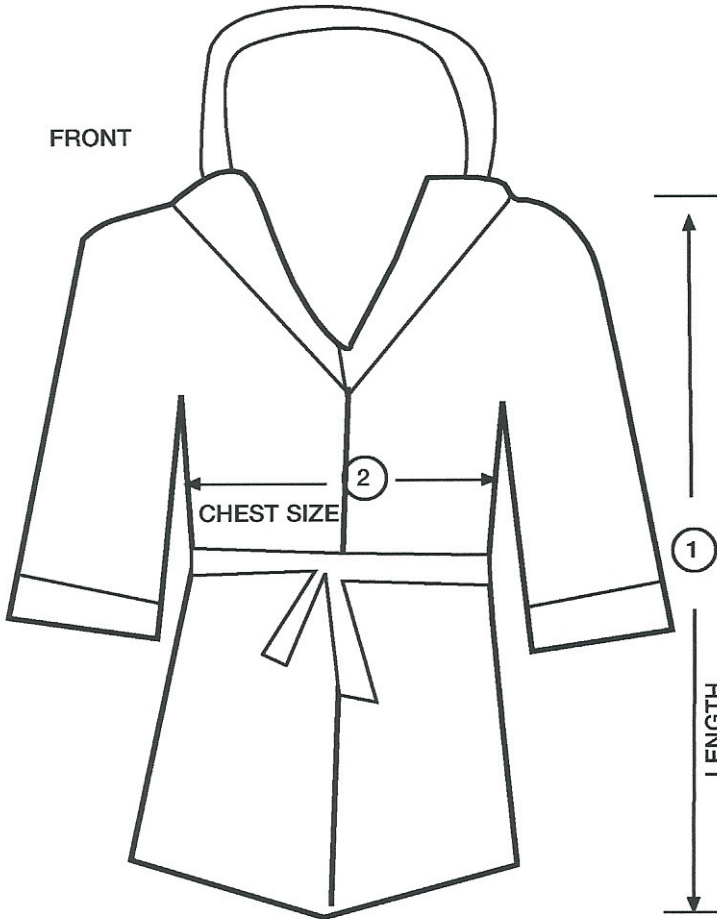

GOWN

FRONT

Colours available: all colours
 Sizes: S M L XL XXL
 All GOWNS come with embroidered
 lemarr logo as standard.
 Please add colours, personal logo, and
 any special requirements on to the diagram.
 (see example)

SIZE: (PLEASE CIRCLE):

SMALL MEDIUM LARGE XLARGE XXL

FABRIC:

QUANTITY:

For custom made to measure, please fill
 in measurements where indicated:

①

②

BACK