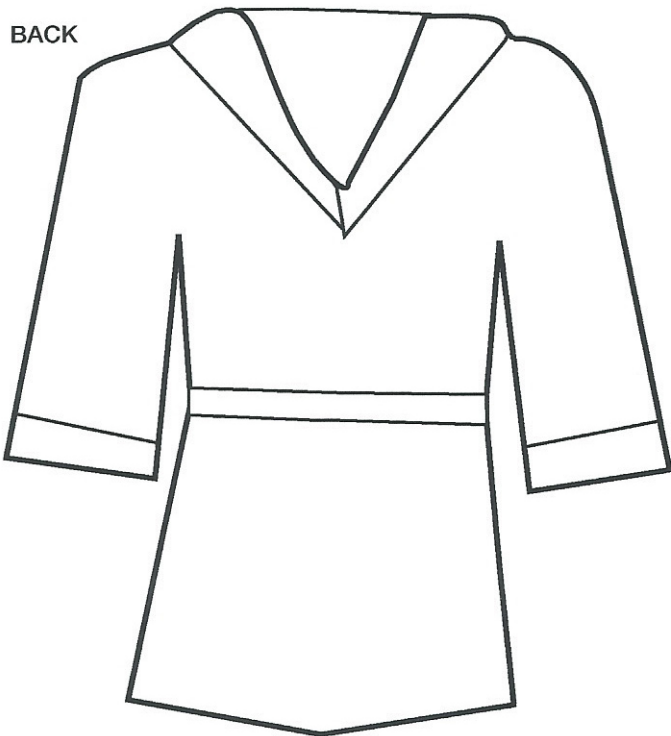

GOWN

FRONT

Colours available: all colours
 Sizes: S M L XL XXL
 All GOWNS come with embroidered
 lemarr logo as standard.
 Please add colours, personal logo, and
 any special requirements on to the diagram.
 (see example)

SIZE: (PLEASE CIRCLE):

SMALL MEDIUM LARGE XLARGE XXL

FABRIC:

QUANTITY:

For custom made to measure, please fill
 in measurements where indicated:

①

②

BACK