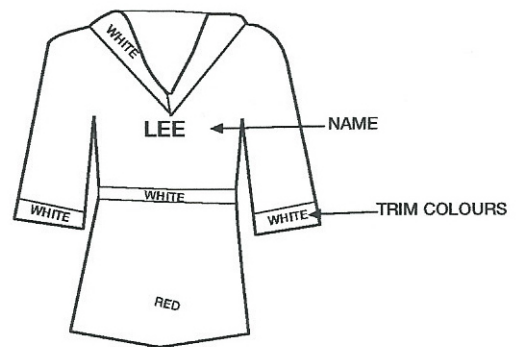

GOWN

FRONT

Colours available: all colours
Sizes: S M L XL XXL
All GOWNS come with embroidered
lemarr logo as standard.
Please add colours, personal logo, and
any special requirements on to the diagram.
(see example)

SIZE: (PLEASE CIRCLE):

SMALL MEDIUM LARGE XLARGE XXL

FABRIC:

QUANTITY:

For custom made to measure, please fill
in measurements where indicated:

①

②

BACK

example:

Additional Notes: _____

Date In: _____

Date Required: _____

Customer Details: _____

_____

_____